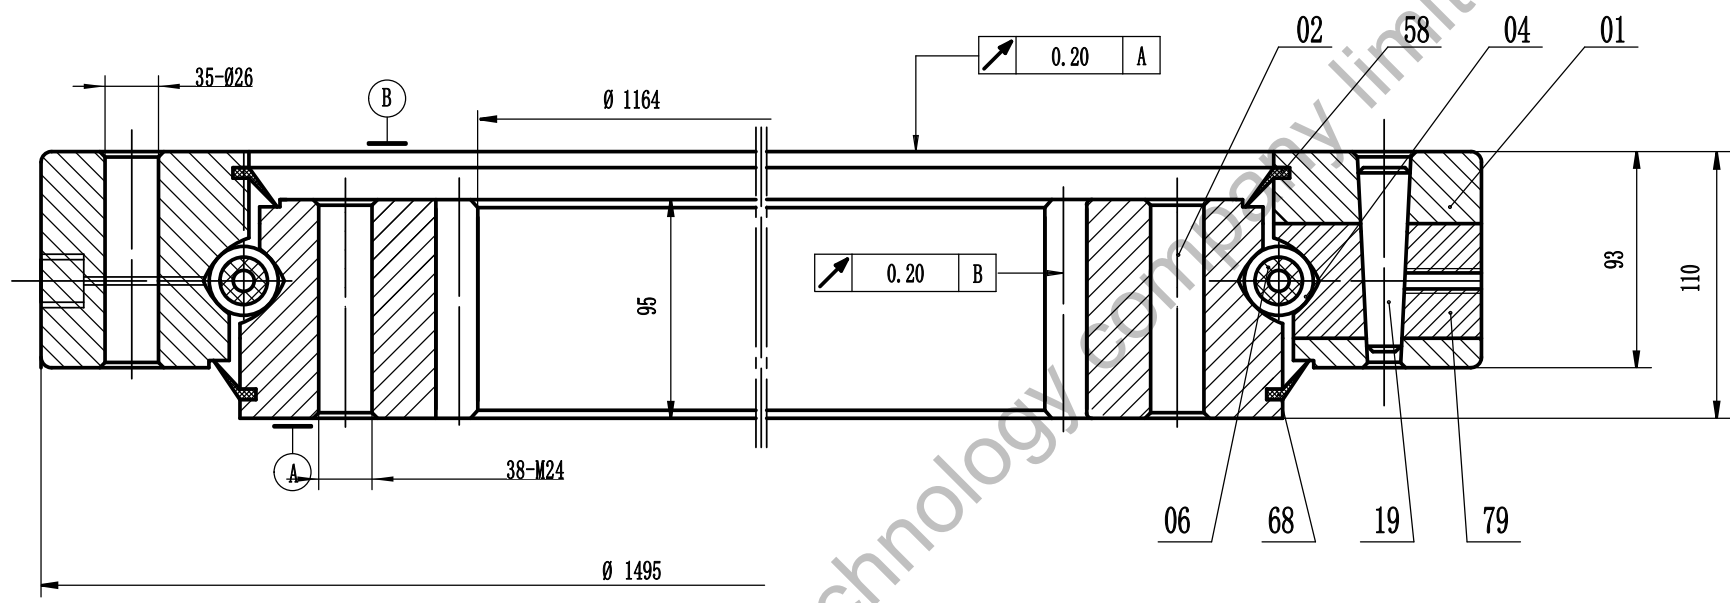

A-A

Remark:

1. Luoyang JCB Bearing Technology Co., Ltd is a technical Inc, specialize in designing and manufacturing slewing ring bearing, we can design and manufactur all kinds of slewing bearing according to client's requirement.

2. This drawing is reference for user, if you need formal drawing, please contact wth us sales@jcb-bearing.com, the official drawing will be submitted after order confirmation.

Contact information

Company Address : No.3 Lianmeng road, Luoyang, Henan, China.

Postal code : 471003

Phone : 86-379-68611678 Fax : 86-379-68611679

E-mail: sales@jcb-bearing.com

Reserved E-mail: sales@slewing-ring-bearings.com

Website: www.jcb-bearing.com

www.slewing-ring-bearings.com

www.slewing-bearings.net